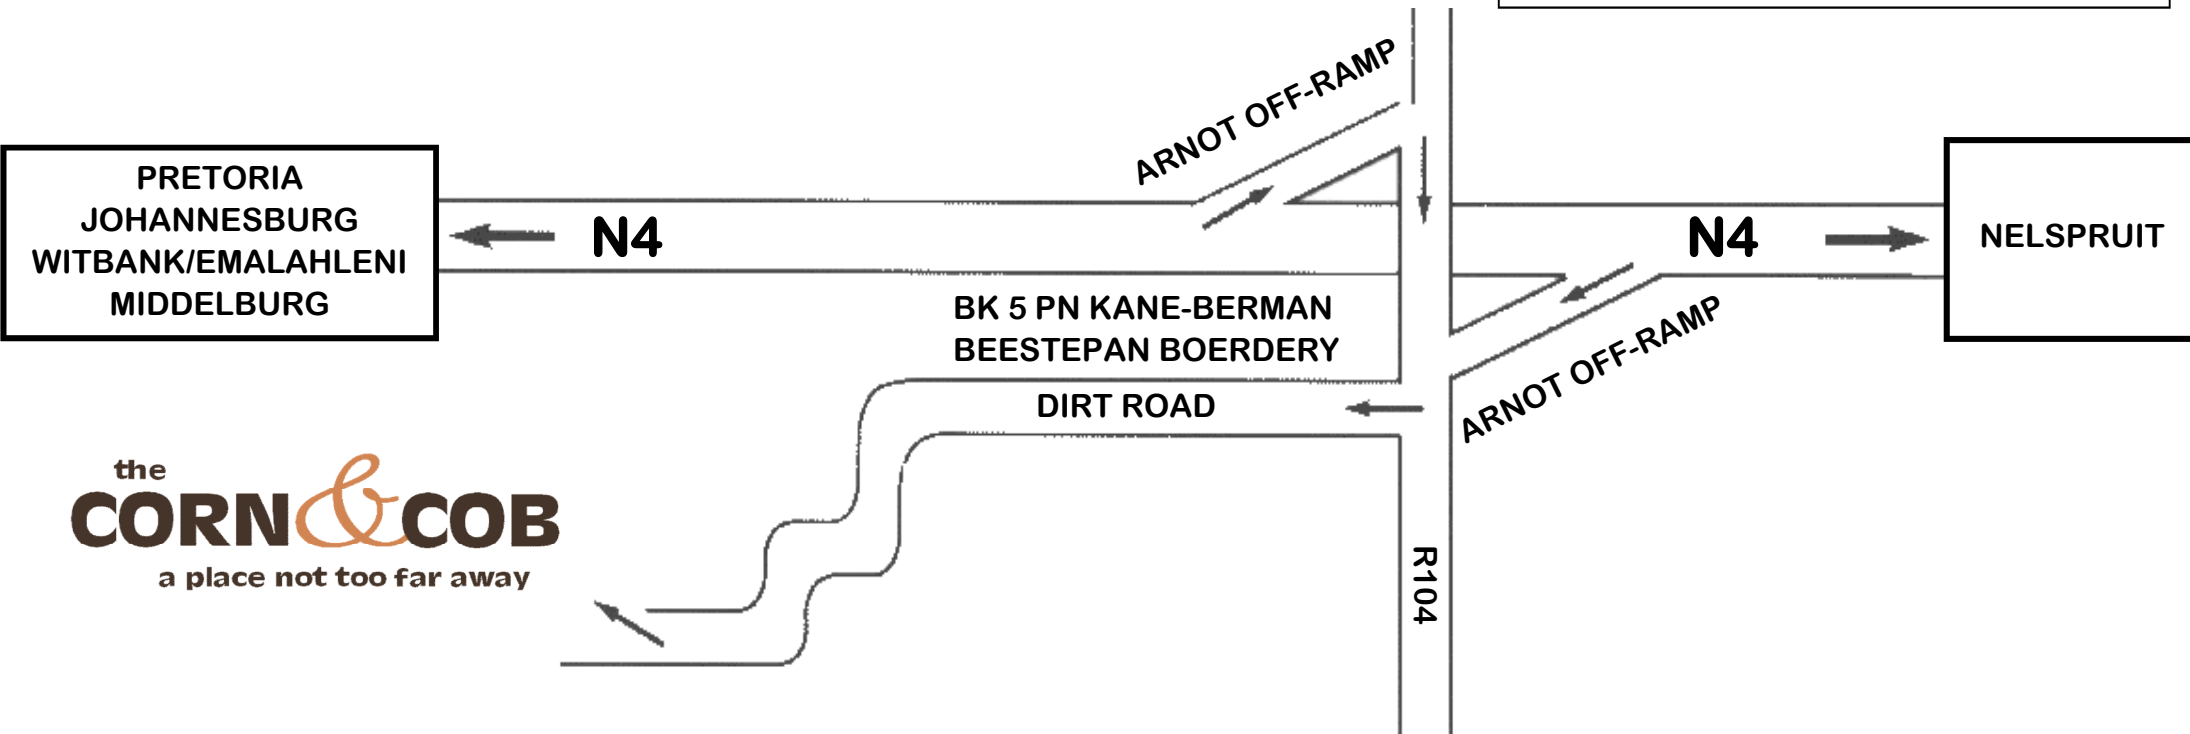

Rosie Botha 082 388 3512
Fax: (013) 246 7118
E-mail: venue@cornandcob.co.za
www.cornandcob.co.za

From Johannesburg

On the N4 Highway from Johannesburg to Nelspruit, Travel 38.4Km from Witbank Toll-gate to the 153 Arnot off-ramp, turn right onto the R104. Turn right at the BK 5 PN KANE-BERMAN, BEESTEPAN BOERDERY SIGN. Follow the dirt road for 3.2 Km.

From Nelspruit

On the N4 Highway from Nelspruit to Johannesburg, travel 18.4 Km from the Wonderfontein petro port to the 153 Arnot off-ramp, turn left onto the R104. Turn right at the BK 5 PN KANE-BERMAN, BEESTEPAN BOERDERY SIGN. Follow the dirt road for 3.2 Km